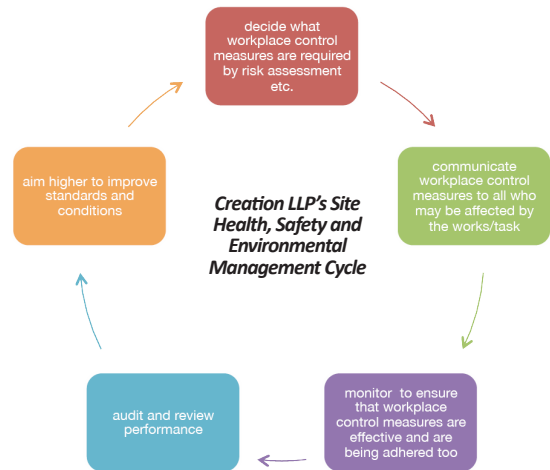

Consequently we believe in our market we have the most motivated workforce in the UK, one that is willing to go above and beyond to ensure everything is done to the highest possible standards, and where the effective management of health, safety and environmental standards is integral to their daily activities.

Health Safety & Environmental Management System within the LLP

We are CHAS Accredited and have a structured management team who along with their fellow Partners have been highly trained to carry out all necessary tasks and job specific management requirements for you on your project.

Our Health, Safety and Environmental Management System has been designed and integrated into the heart of our business with all relevant data and documentation shared with all parties and available to you on request.

We also have site waste management protocols that record waste production and recycling as well as rigid "near miss" and accident reporting procedures.

Our Process

All our processes are continually monitored and audited to improve standards throughout the business with monthly meetings to review all records and findings with a view to immediately implementing any necessary changes to our processes.